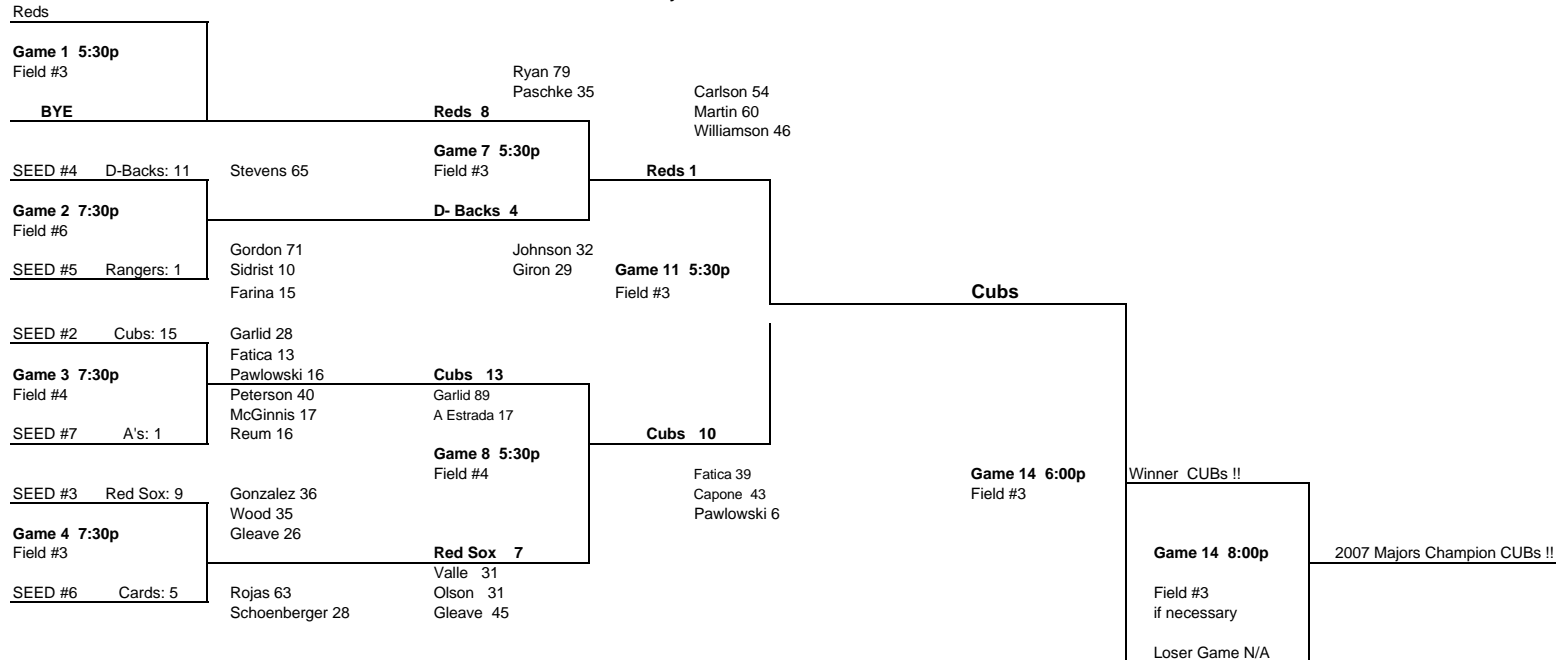

**Tempe South Little League
Majors Division Playoff Brackets - 2007
Double Elimination Seeded Tournament
May 21st - May 31th**

Monday 5/21 Tuesday 5/22 Wednesday 5/23 Thursday 5/24 Tuesday 5/29 Thursday 5/31

LOSER'S BRACKET

Tuesday 5/22 Wednesday 5/23 Thursday 5/24 Tuesday 5/29 Thursday 5/31