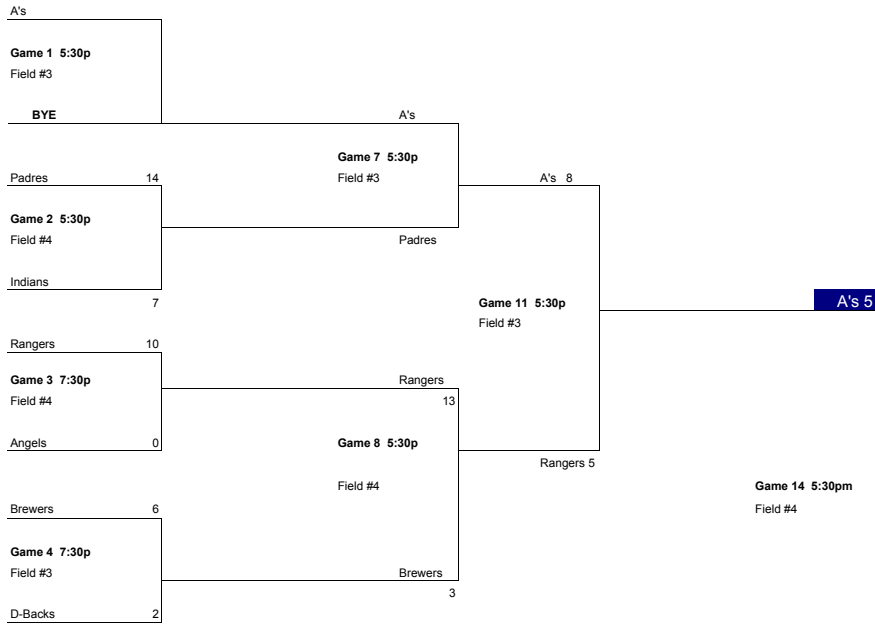

**TSLL
Majors Division Playoff Brackets - 2008
Double Elimination Seeded Tournament
May 19th - May 30th**

Monday 5/19 Tuesday 5/20 Wednesday 5/21 Wednesday 5/28 Thursday 5/29 Friday 5/30

**2008 TSLL Majors Champion
A's**

LOSER'S BRACKET

Monday 5/19 Tuesday 5/20 Wednesday 5/21 Wednesday 5/28 Thursday 5/29 Friday 5/30