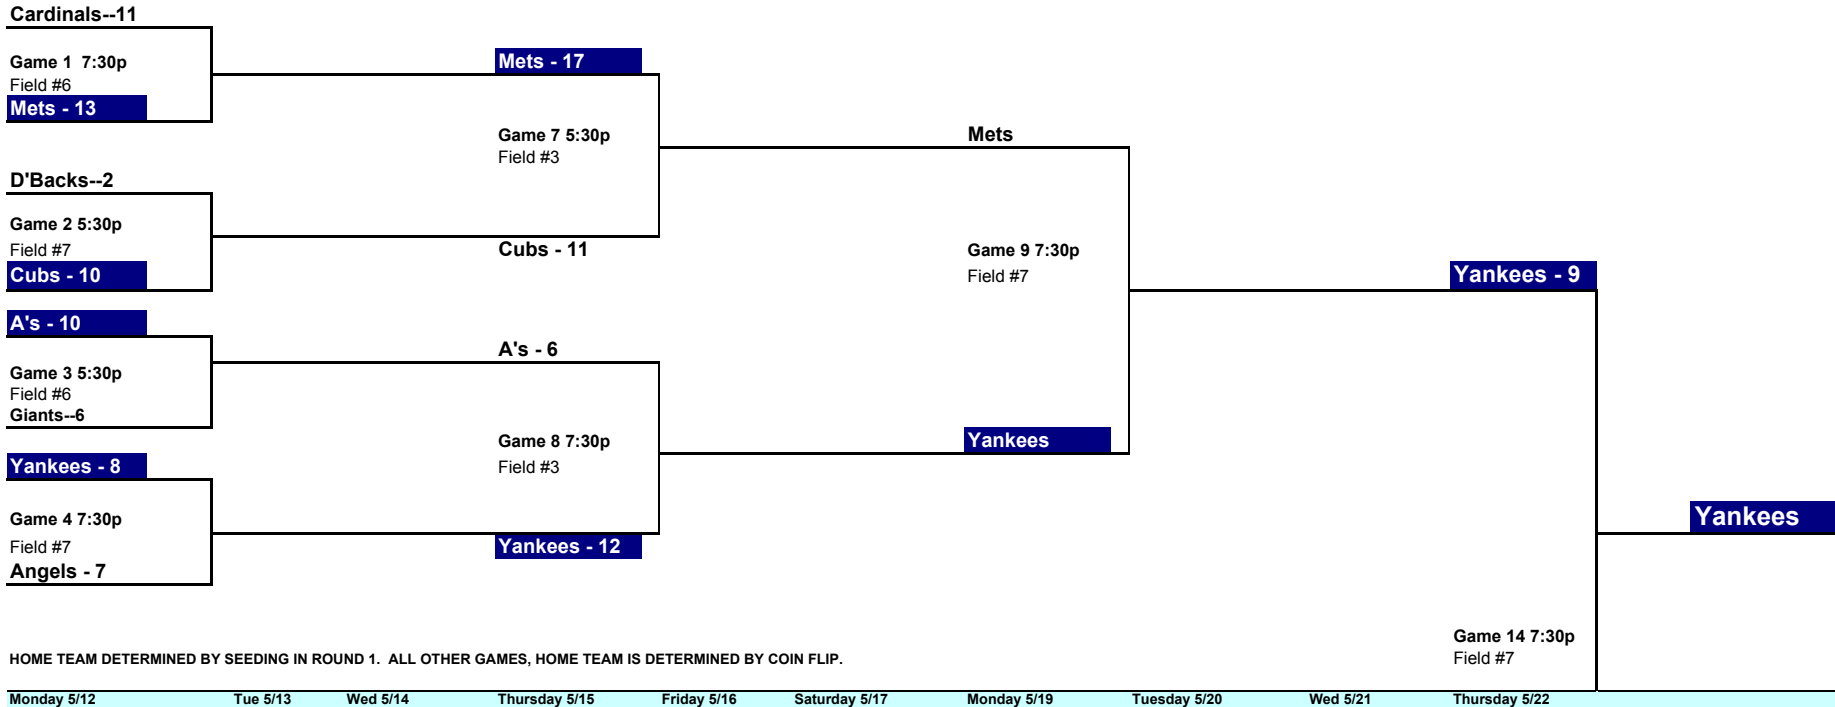

**Tempe South Little League
Minors Division Playoff Brackets-2008
Seeded Tournament
May 12th - May 22th**

*Nightly Updates @
www.tempelittleleague.com*

Monday 5/12 Tue 5/13 Wed 5/14 Thursday 5/15 Friday 5/16 Saturday 5/17 Monday 5/19 Tuesday 5/20 Wed 5/21 Tuesday 5/27 Wed. 5/28

Monday 5/12 Tue 5/13 Wed 5/14 Thursday 5/15 Friday 5/16 Saturday 5/17 Monday 5/19 Tuesday 5/20 Wed 5/21 Thursday 5/22